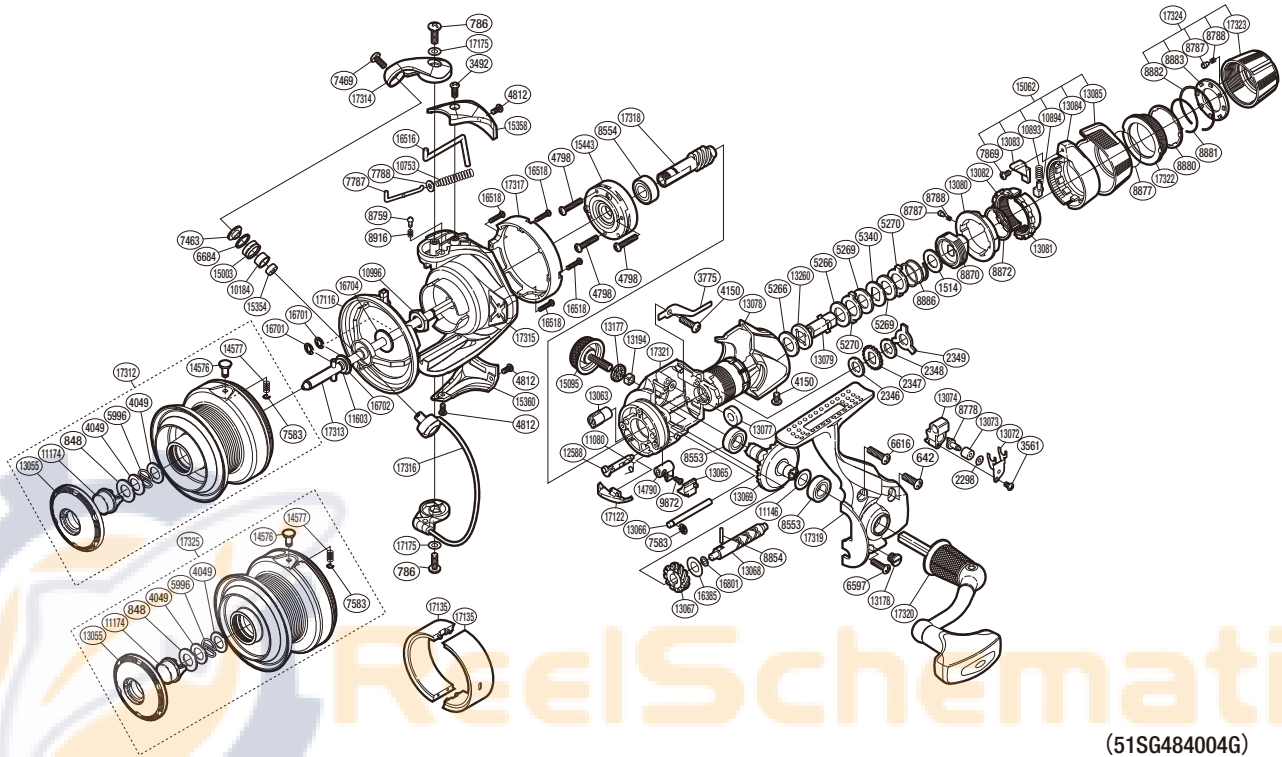

## SUP-4000GTRD

(51SG484004G)

Please note that the number of adjusting washers may not be the same as shown in the exploded views. (Adjustment will vary with each individual product.)

Part No.	Description	Part No.	Description	Part No.	Description
RD 0642	Screw	RD 8877	Drag Knob Friction Ring	RD13194	Handle Screw Lock
RD 0786	Screw	RD 8880	Drag Knob Washer	RD13260	Drag Shaft B
RD 0848	Washer	RD 8881	Drag Knob Retainer	RD14576	Line Clip
RD 1514	Washer	RD 8882	Click Plate Retainer	RD14577	Line Clip Spring
RD 2298	Spacer	RD 8883	Click Plate	RD14790	Anti-Reverse Lever
RD 2346	Drag Washer	RD 8886	Drag Coil Spring	RD15003	Line Roller
RD 2347	Click Gear	RD 8916	Click Spring	RD15062	Fightin Lever Assembly
RD 2348	Drag Washer	RD 9872	Screw	RD15095	Handle Screw Cap
RD 2349	Eared Washer	RD10184	Line Roller Bushing	RD15354	Line Roller Collar
RD 3492	Screw	RD10753	Bail Spring	RD15358	Bail Spring Cover
RD 3561	Screw	RD10893	Position Pin Spring	RD15360	Bail Hold Support Guard
RD 3775	Drag Click	RD10894	Lever Position Pin	RD15443	Roller Clutch Assembly
RD 4049	Washer	RD10996	Rotor Nut	RD16385	Washer
RD 4150	Screw	RD11080	Anti-Reverse Cam Spring	RD16516	Bail Trip Lever
RD 4798	Screw	RD11146	Washer	RD16518	Screw
RD 4812	Screw	RD11174	Push Button	RD16701	E Lock
RD 5266	Drag Washer	RD11603	Washer	RD16702	Line Safety Guard Spacer
RD 5269	Drag Washer	RD12588	Anti-Reverse Cam	RD16704	Line Safety Guard Washer
RD 5270	Eared Washer	RD13055	Push Button Collar	RD16801	Washer
RD 5340	Key Washer	RD13063	Worm Bushing	RD17116	Line Safety Guard
RD 5996	Locking Spring	RD13065	Anti-Reverse Lever Cover	RD17122	Bail Trip Strike
RD 6597	Screw	RD13066	Oscillating Guide	RD17175	Washer
RD 6616	Screw	RD13067	Idle Gear	RD17312	Spool Assembly
RD 6684	Line Roller Spacer	RD13068	Worm Shaft	RD17313	Main Shaft
RD 7463	Line Roller Washer	RD13069	Drive Gear	RD17314	Bail Arm
RD 7469	Screw	RD13072	Oscillating Slider Retainer	RD17315	Rotor
RD 7583	E Lock	RD13073	Oscillating Slider Bushing	RD17316	Bail Assembly
RD 7787	Bail Spring Guide A	RD13074	Oscillating Slider	RD17317	Rotor Cover
RD 7788	Spring Guide (A) Support	RD13077	Drag Shaft C	RD17318	Pinion Gear
RD 7869	Screw	RD13078	Rear Protector	RD17319	Side Cover
RD 8553	Ball Bearing	RD13079	Drag Shaft A	RD17320	Handle Assembly
RD 8554	Ball Bearing	RD13080	Lever Click Gear	RD17321	Body
RD 8759	Click Pin	RD13081	Fightin Pressure Screw	RD17322	Drag Programmer B
RD 8778	Oscillating Pawl	RD13082	Fightin Pressure Screw B	RD17323	Drag Programmer A
RD 8787	Click Pin	RD13083	Fightin Lever Inner B	RD17324	Drag Programmer Assembly
RD 8788	Click Spring	RD13084	Fightin Lever Inner A		
RD 8854	Worm Shaft Pin	RD13085	Fightin Lever Outer	RD17325	Spare Spool Assembly
RD 8870	Pressure Screw	RD13177	Handle Screw Cap Spacer		
RD 8872	Fightin Pressure Screw Washer	RD13178	Oil Cap	RD17135	Spool Economizer (accessory)